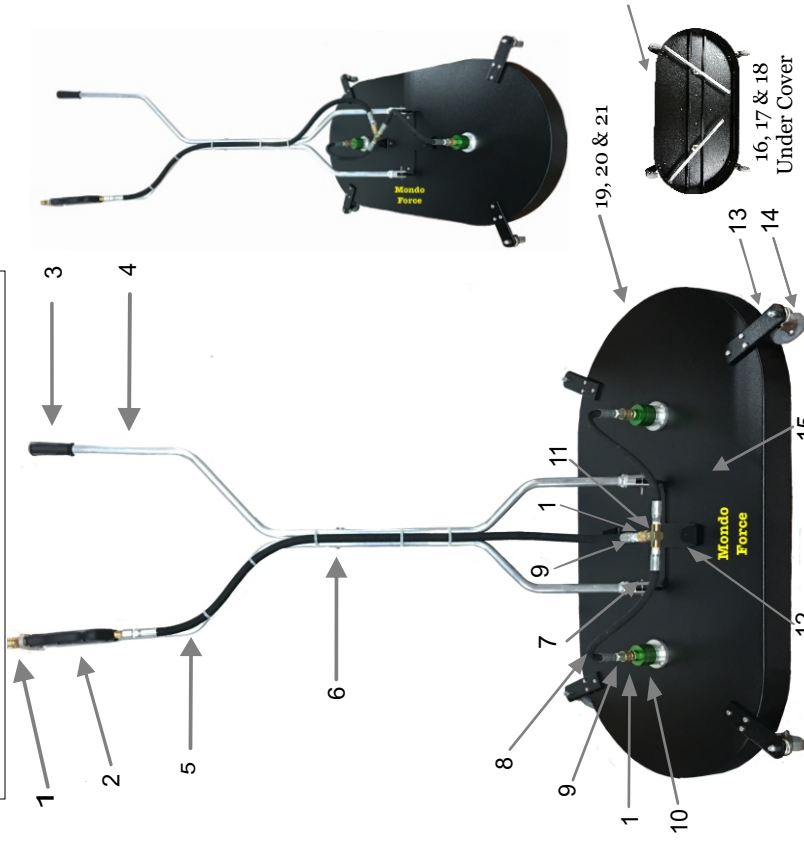

# Mondo Force Parts List

## M-500

1.	WW104	Male Socket	4	11.	Ww501	Tee	1
2.	WW107S	Trigger Gun	1	12.	Ww5122	Handle Bracket	1
3.	Ww109	Grip	1	13.	Ww5413	Wheel Bracket	4
4.	Ww110	Handle	1	14.	UC414WW	3" Caster	4
5.	Ww5150	Hose	1	15.	M5636	Cover	1
6.	Ww121	Clevis Pin	1	16.	M5635	Spraybar	2
7.	Ww5118	Quick Pin	2	17.	Ww301	Spray Tips 2502	4
8.	Ww5151	Lower Hose	2	18.	Ww400	Reducer - Swivel to Spray bar	2
9.	Ww118	Female Plug	3	19.	WwM125	Rivet	31
10.	Ww312	Swivel Assembly	2	20.	WwM126	Clip	31
				21.	WwM127	Brush	1

# Series 3 Swivel Assembly

1	WW131	Main Seal	1	6.	UC232L	Lower Gland Plate	1
2	WW130	Static O-Ring	1	7.	WW137	Snap Ring	2
3	UC232	Upper Gland	1	8.	WW138	Bearing	2
4	WW133	Secondary	1	9.	WW136	Rotor Shaft	1
5	WW134	Static O-Ring	1	10	WW142	Quad Seal	1
				11.	WW311	Instant Quick	