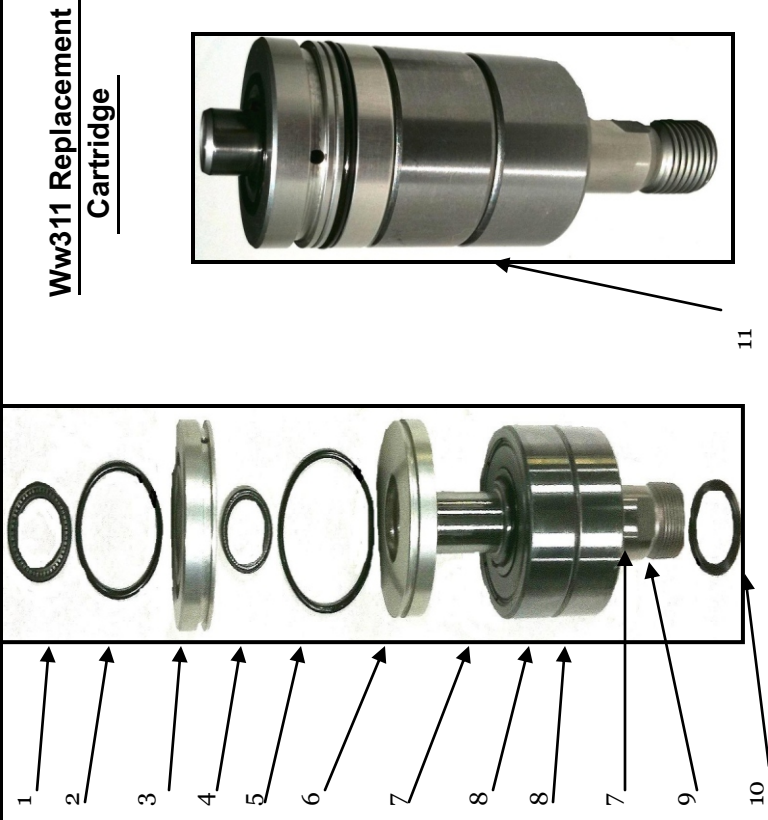

# Mondo Force Parts List

## M-500

1.	WW104	Male Socket	4	11.	Ww501	Tee	1
2.	WW107S	Trigger Gun	1	12.	Ww5122	Handle Bracket	1
3.	Ww109	Grip	1	13.	Ww5413	Wheel Bracket	4
4.	Ww110	Handle	1	14.	UC414WW	3" Caster	4
5.	Ww5150	Hose	1	15.	M5636	Cover	1
6.	Ww121	Clevis Pin	1	16.	M5635	Spraybar	2
7.	Ww5118	Quick Pin	2	17.	Ww301	Spray Tips 2502	4
8.	Ww5151	Lower Hose	2	18.	Ww400	Reducer - Swivel to Spray bar	2
9.	Ww118	Female Plug	3	19.	WwM125	Rivet	31
10.	Ww312	Swivel Assembly	2	20.	WwM126	Clip	31
				21.	WwM127	Brush	1

# Series 3 Swivel Assembly

1	WW131	Main Seal	1	6.	UC232L	Lower Gland Plate	1
2	WW130	Static O-Ring	1	7.	WW137	Snap Ring	2
3	UC232	Upper Gland	1	8.	WW138	Bearing	2
4	WW133	Secondary	1	9.	WW136	Rotor Shaft	1
5	WW134	Static O-Ring	1	10	WW142	Quad Seal	1
				11.	WW311	Instant Quick	